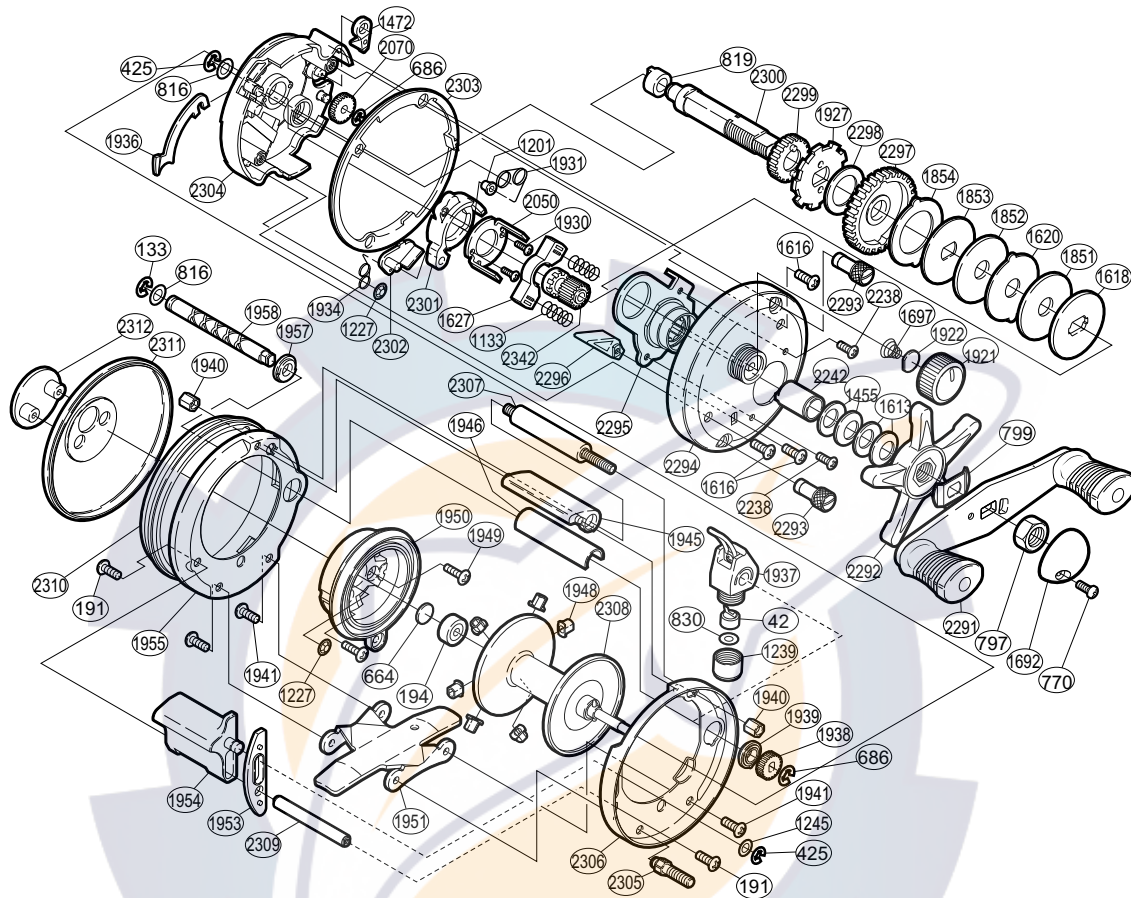

SHIMANO® CORSAIR®

CS-300A

Part No.	Description	Part No.	Description	Part No.	Description
BNT0042	Line Guide Pawl	BNT1851	Drag Washer (C)	BNT2050	Clutch Cam Retainer
BNT0133	"E" Lock	BNT1852	Drag Washer (B-2)	BNT2070	Idle Gear (B)
BNT0191	Clutch Bar Support Screw	BNT1853	Key Washer (A)	BNT2238	Bush Plate Screw
BNT0194	Ball Bearing	BNT1854	Eared Washer (B-1)	BNT2242	Roller Clutch Inner Tube
BNT0425	"E" Lock	BNT1921	Cast Control Cap	BNT2291	Handle Assembly
BNT0664	Spacer B	BNT1922	Cast Control Spacer	BNT2292	Star Drag
BNT0686	"E" Lock	BNT1927	Anti-Reverse Ratchet	BNT2293	Right Side Plate Nut
BNT0770	Handle Nut Plate Screw	BNT1930	Clutch Cam Screw	BNT2294	Right Side Plate
BNT0797	Handle Nut	BNT1931	Retractor Spring	BNT2295	Roller Clutch Assembly
BNT0799	Friction Washer	BNT1934	Clutch Pawl Spring	BNT2296	Return Pin Guide
BNT0816	Shaft Washer	BNT1936	Clutch Plate	BNT2297	Drive Gear
BNT0819	Drive Shaft Bushing	BNT1937	Line Guide Assembly	BNT2298	Drive Shaft Washer (B)
BNT0830	Spacer (optional)	BNT1938	Idle Gear (C)	BNT2299	Idle Gear (A)
BNT1133	Yoke Spring	BNT1939	Worm Bushing (A)	BNT2300	Drive Shaft
BNT1201	Retractor Spring Collar	BNT1940	Frame Nut	BNT2301	Clutch Cam
BNT1227	Push Nut (SPN-2)	BNT1941	Stand Screw	BNT2302	Clutch Pawl
BNT1239	Pawl Cap	BNT1945	Thumb Rest	BNT2303	A-Side Seal
BNT1245	Clutch Bar Support Spacer	BNT1946	Level Wind Guard	BNT2304	Set Plate
BNT1455	Drag Spring Washer (H)	BNT1948	Brake Collar	BNT2305	Stand Bolt
BNT1472	Anti-Reverse Pawl	BNT1949	Left Side Plate Screw	BNT2306	Right Side Frame
BNT1613	Drag Spring Washer (L)	BNT1950	Brake Case	BNT2307	Frame Bar
BNT1616	Right Side Plate Screw	BNT1951	Stand	BNT2308	Spool Assembly
BNT1618	Key Washer (C)	BNT1953	Clutch Bar Guide	BNT2309	Clutch Bar Support
BNT1620	Eared Washer	BNT1954	Quick-Fire II Clutch Bar	BNT2310	B-Side Seal
BNT1627	Yoke	BNT1955	Left Side Frame	BNT2311	Left Side Plate
BNT1692	Handle Nut Plate	BNT1957	Worm Bushing (B)	BNT2312	Left Side I.D. Plate
BNT1697	Spool Tension Spring	BNT1958	Worm Shaft	BNT2342	Pinion Gear